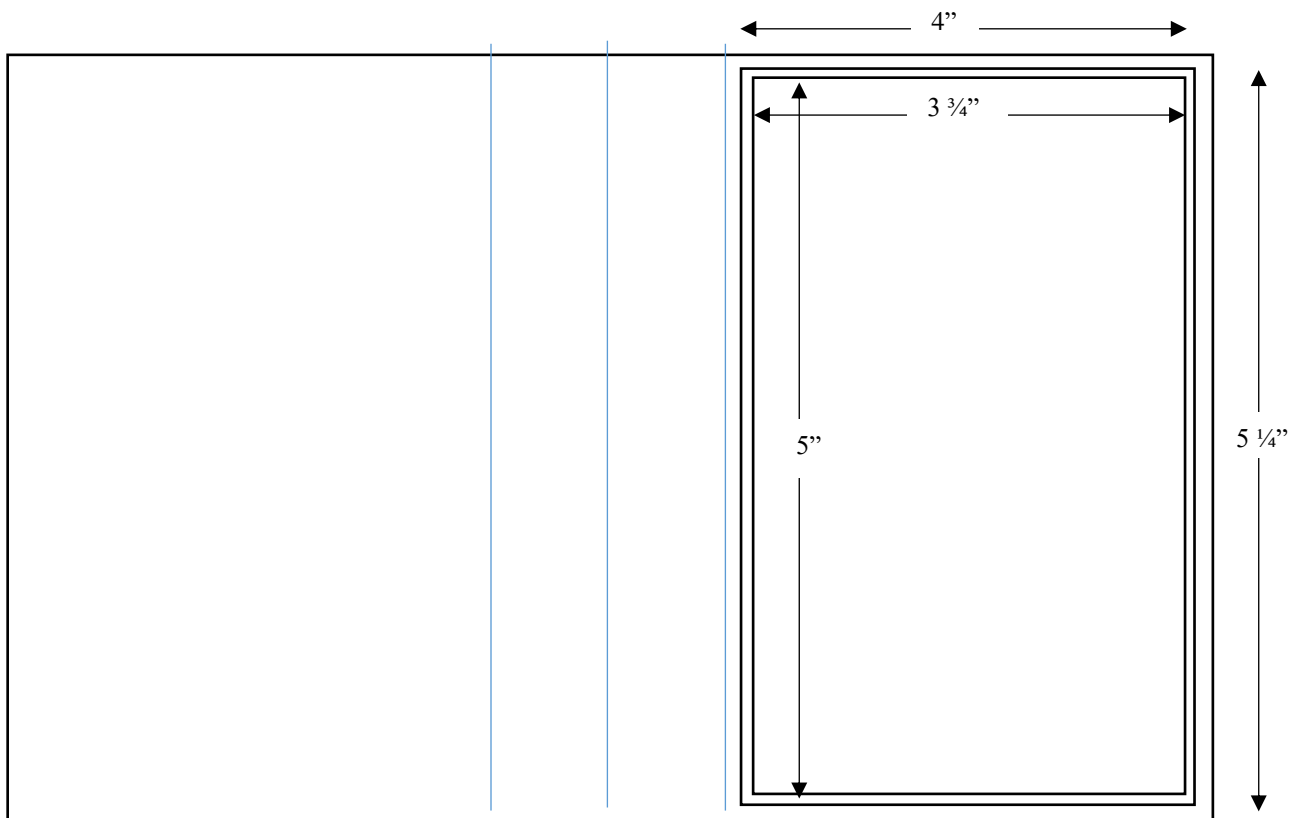

Twisty Fold Template

Card Base Measurements

5 ½" x 11" scored at 4 ¼", 5 ½" and 6 ¾" on 11" side

Twisty Fold Template Con't

Card Front Measurements

Card Front Mat: 4" x 5 1/4"
Card Front Designer Series Paper: 3 3/4" x 5"

Twisty Fold Template Con't

Inside Measurements

Inside Designer Series Paper:

1" x 5 1/4" (2 pieces)

2 3/4" x 1 1/4" (3 pieces for back of sentiment mats)

Sentiments Mats: 3" x 1 1/2" (3 pieces)

Sentiments: 2 3/4" x 1 1/4" (3 pieces)