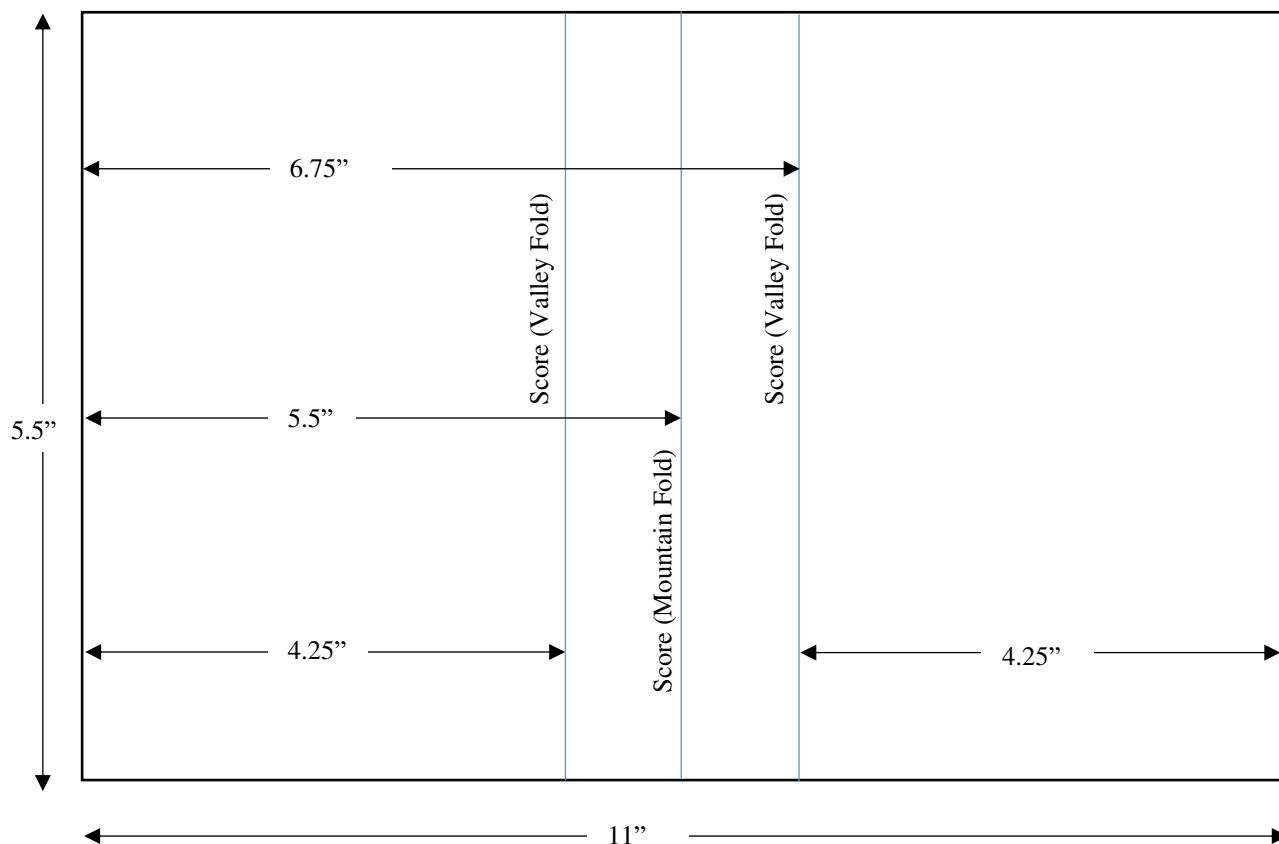

Twisty Fold Template

Card Base Measurements

5 ½" x 11" scored at 4 ¼", 5 ½" and 6 ¾" on 11" side

Twisty Fold Template Con't

Card Front Measurements

Card Front Mat: 4" x 5 1/4"
Card Front Designer Series Paper: 3 3/4" x 5"

Twisty Fold Template Con't

Inside Measurements

Inside Designer Series Paper:

1" x 5 1/4" (2 pieces)

2 3/4" x 1 1/4" (3 pieces for back of sentiment mats)

Sentiments Mats: 3" x 1 1/2" (3 pieces)

Sentiments: 2 3/4" x 1 1/4" (3 pieces)